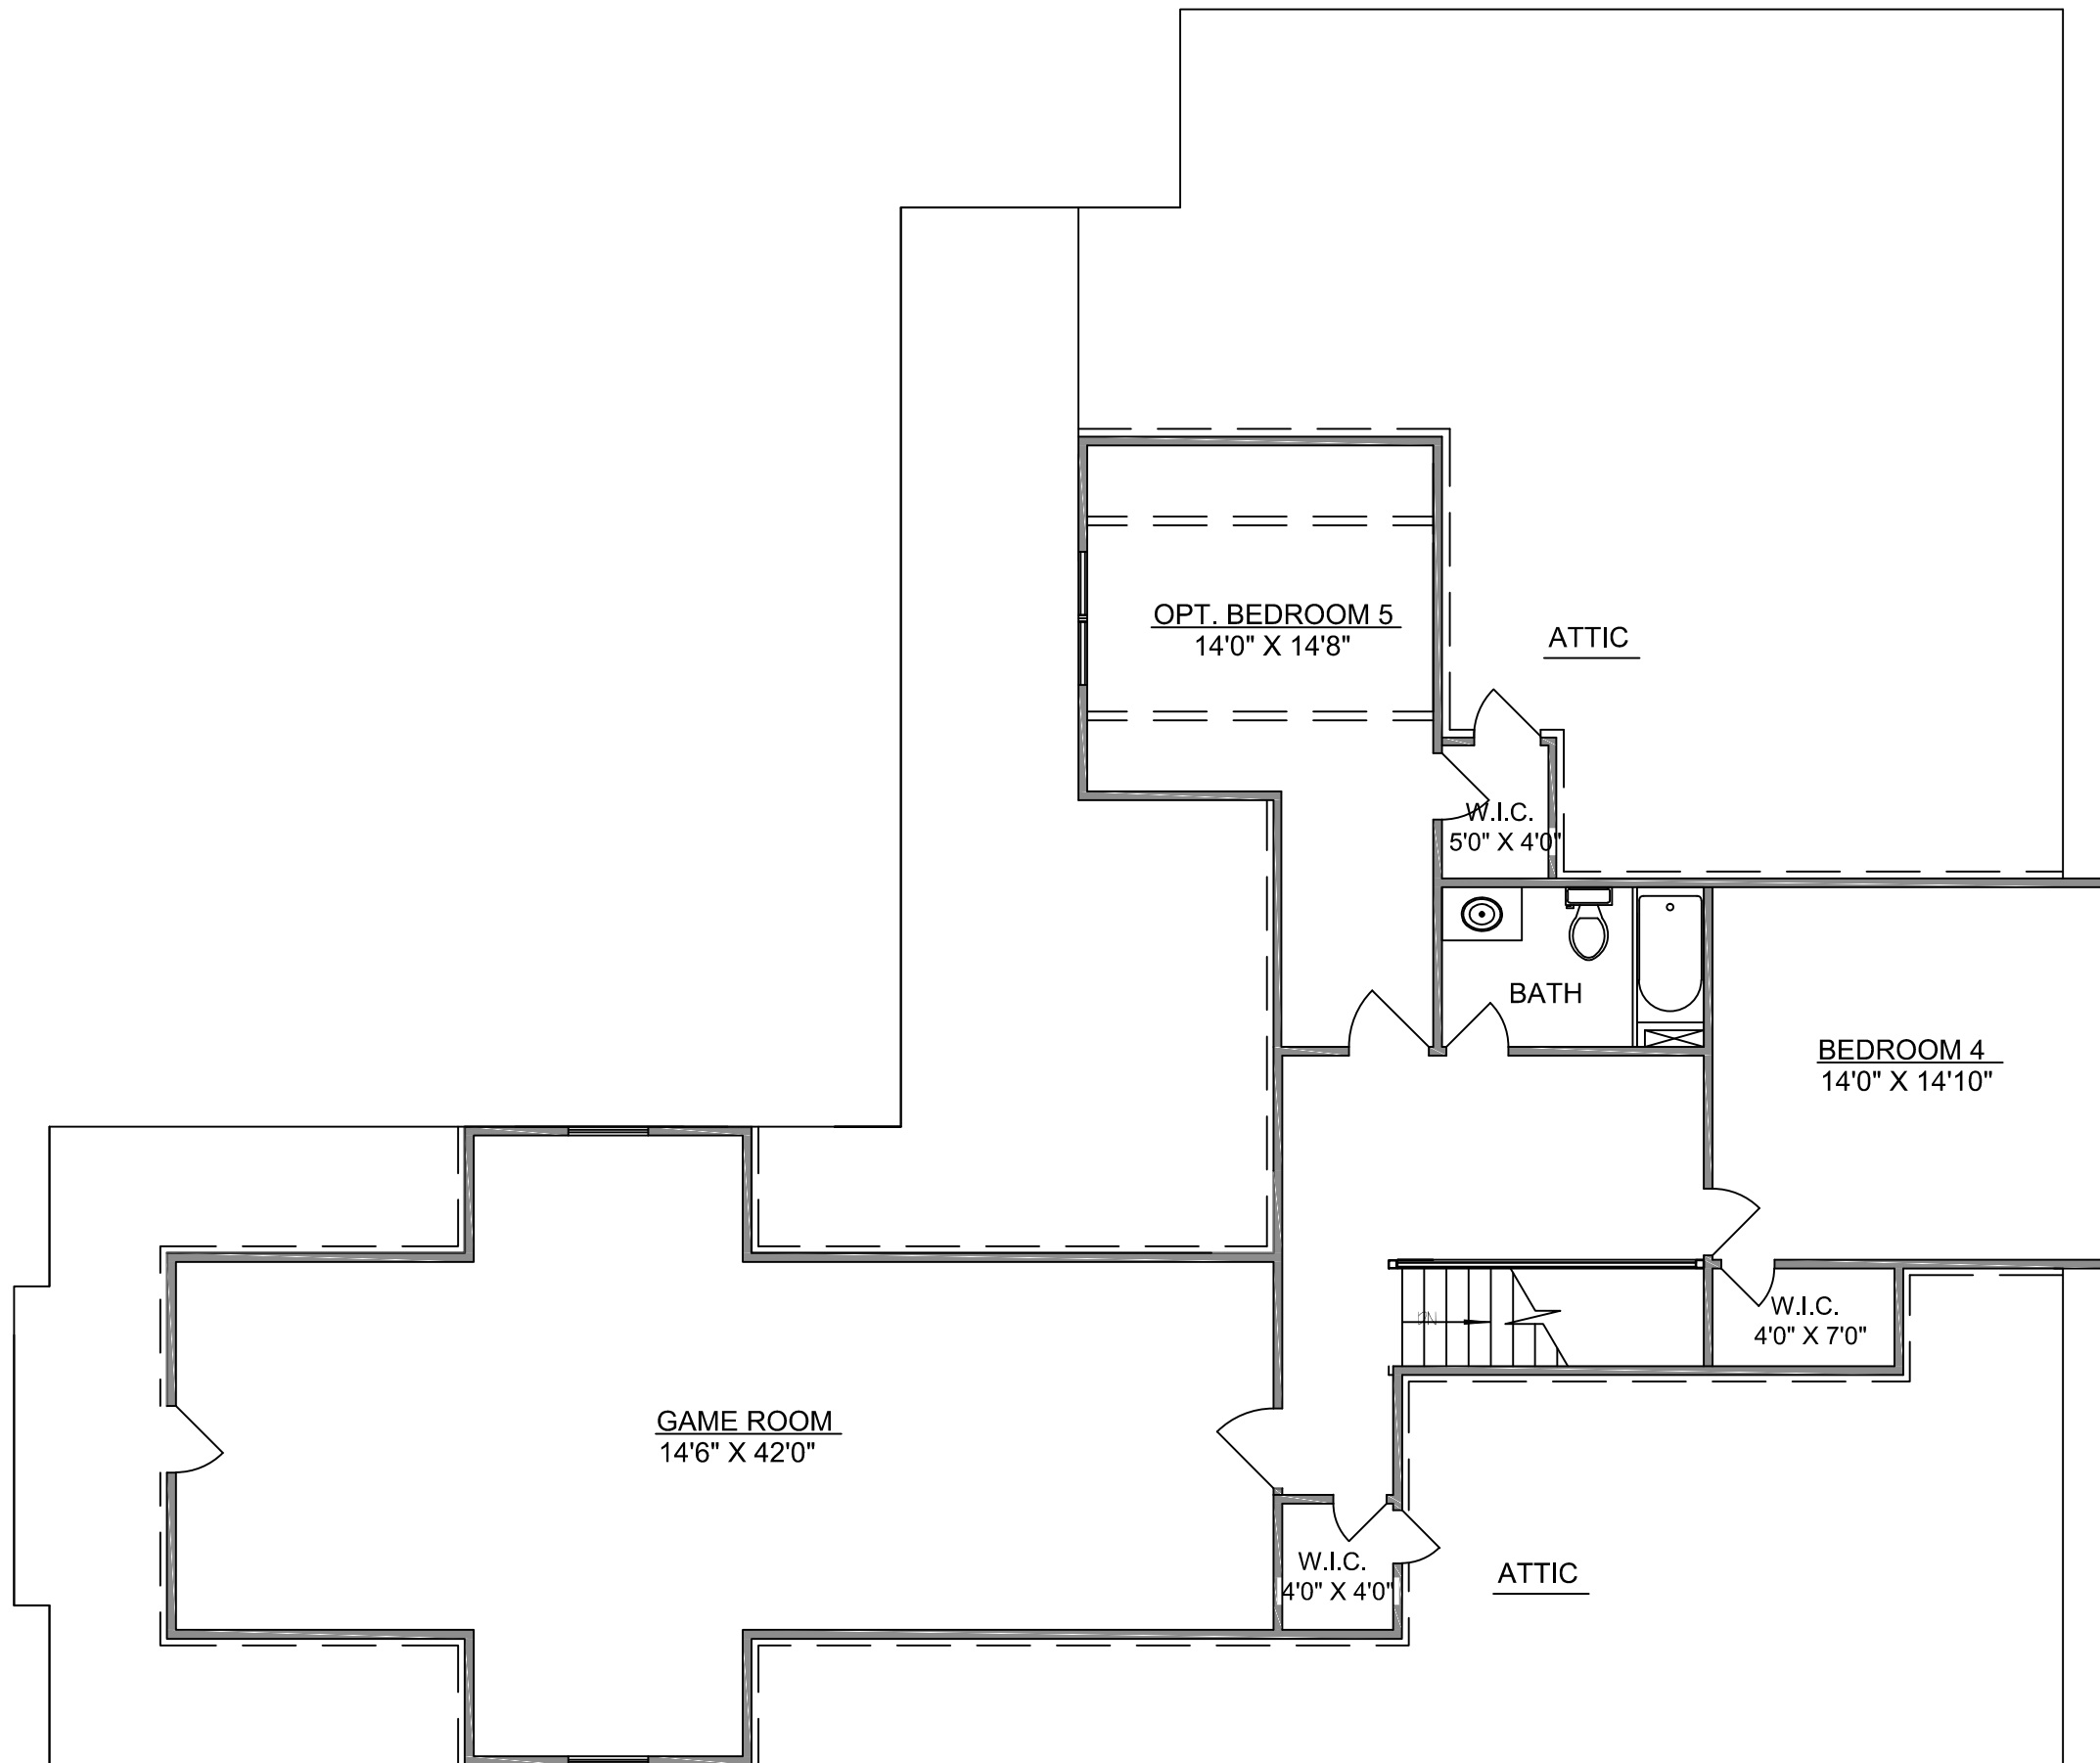

Main Floor heater space: 2450 sqft
 Main Floor unheated space: 840 sqft
 2nd Floor heater space: 1350sqft
 Total heated space: 3800 sqft

OPT. BEDROOM 5
14'0" X 14'8"

ATTIC

W.I.C.
5'0" X 4'0"

BATH

BEDROOM 4
14'0" X 14'10"

GAME ROOM
14'6" X 42'0"

W.I.C.
4'0" X 7'0"

W.I.C.
4'0" X 4'0"

ATTIC