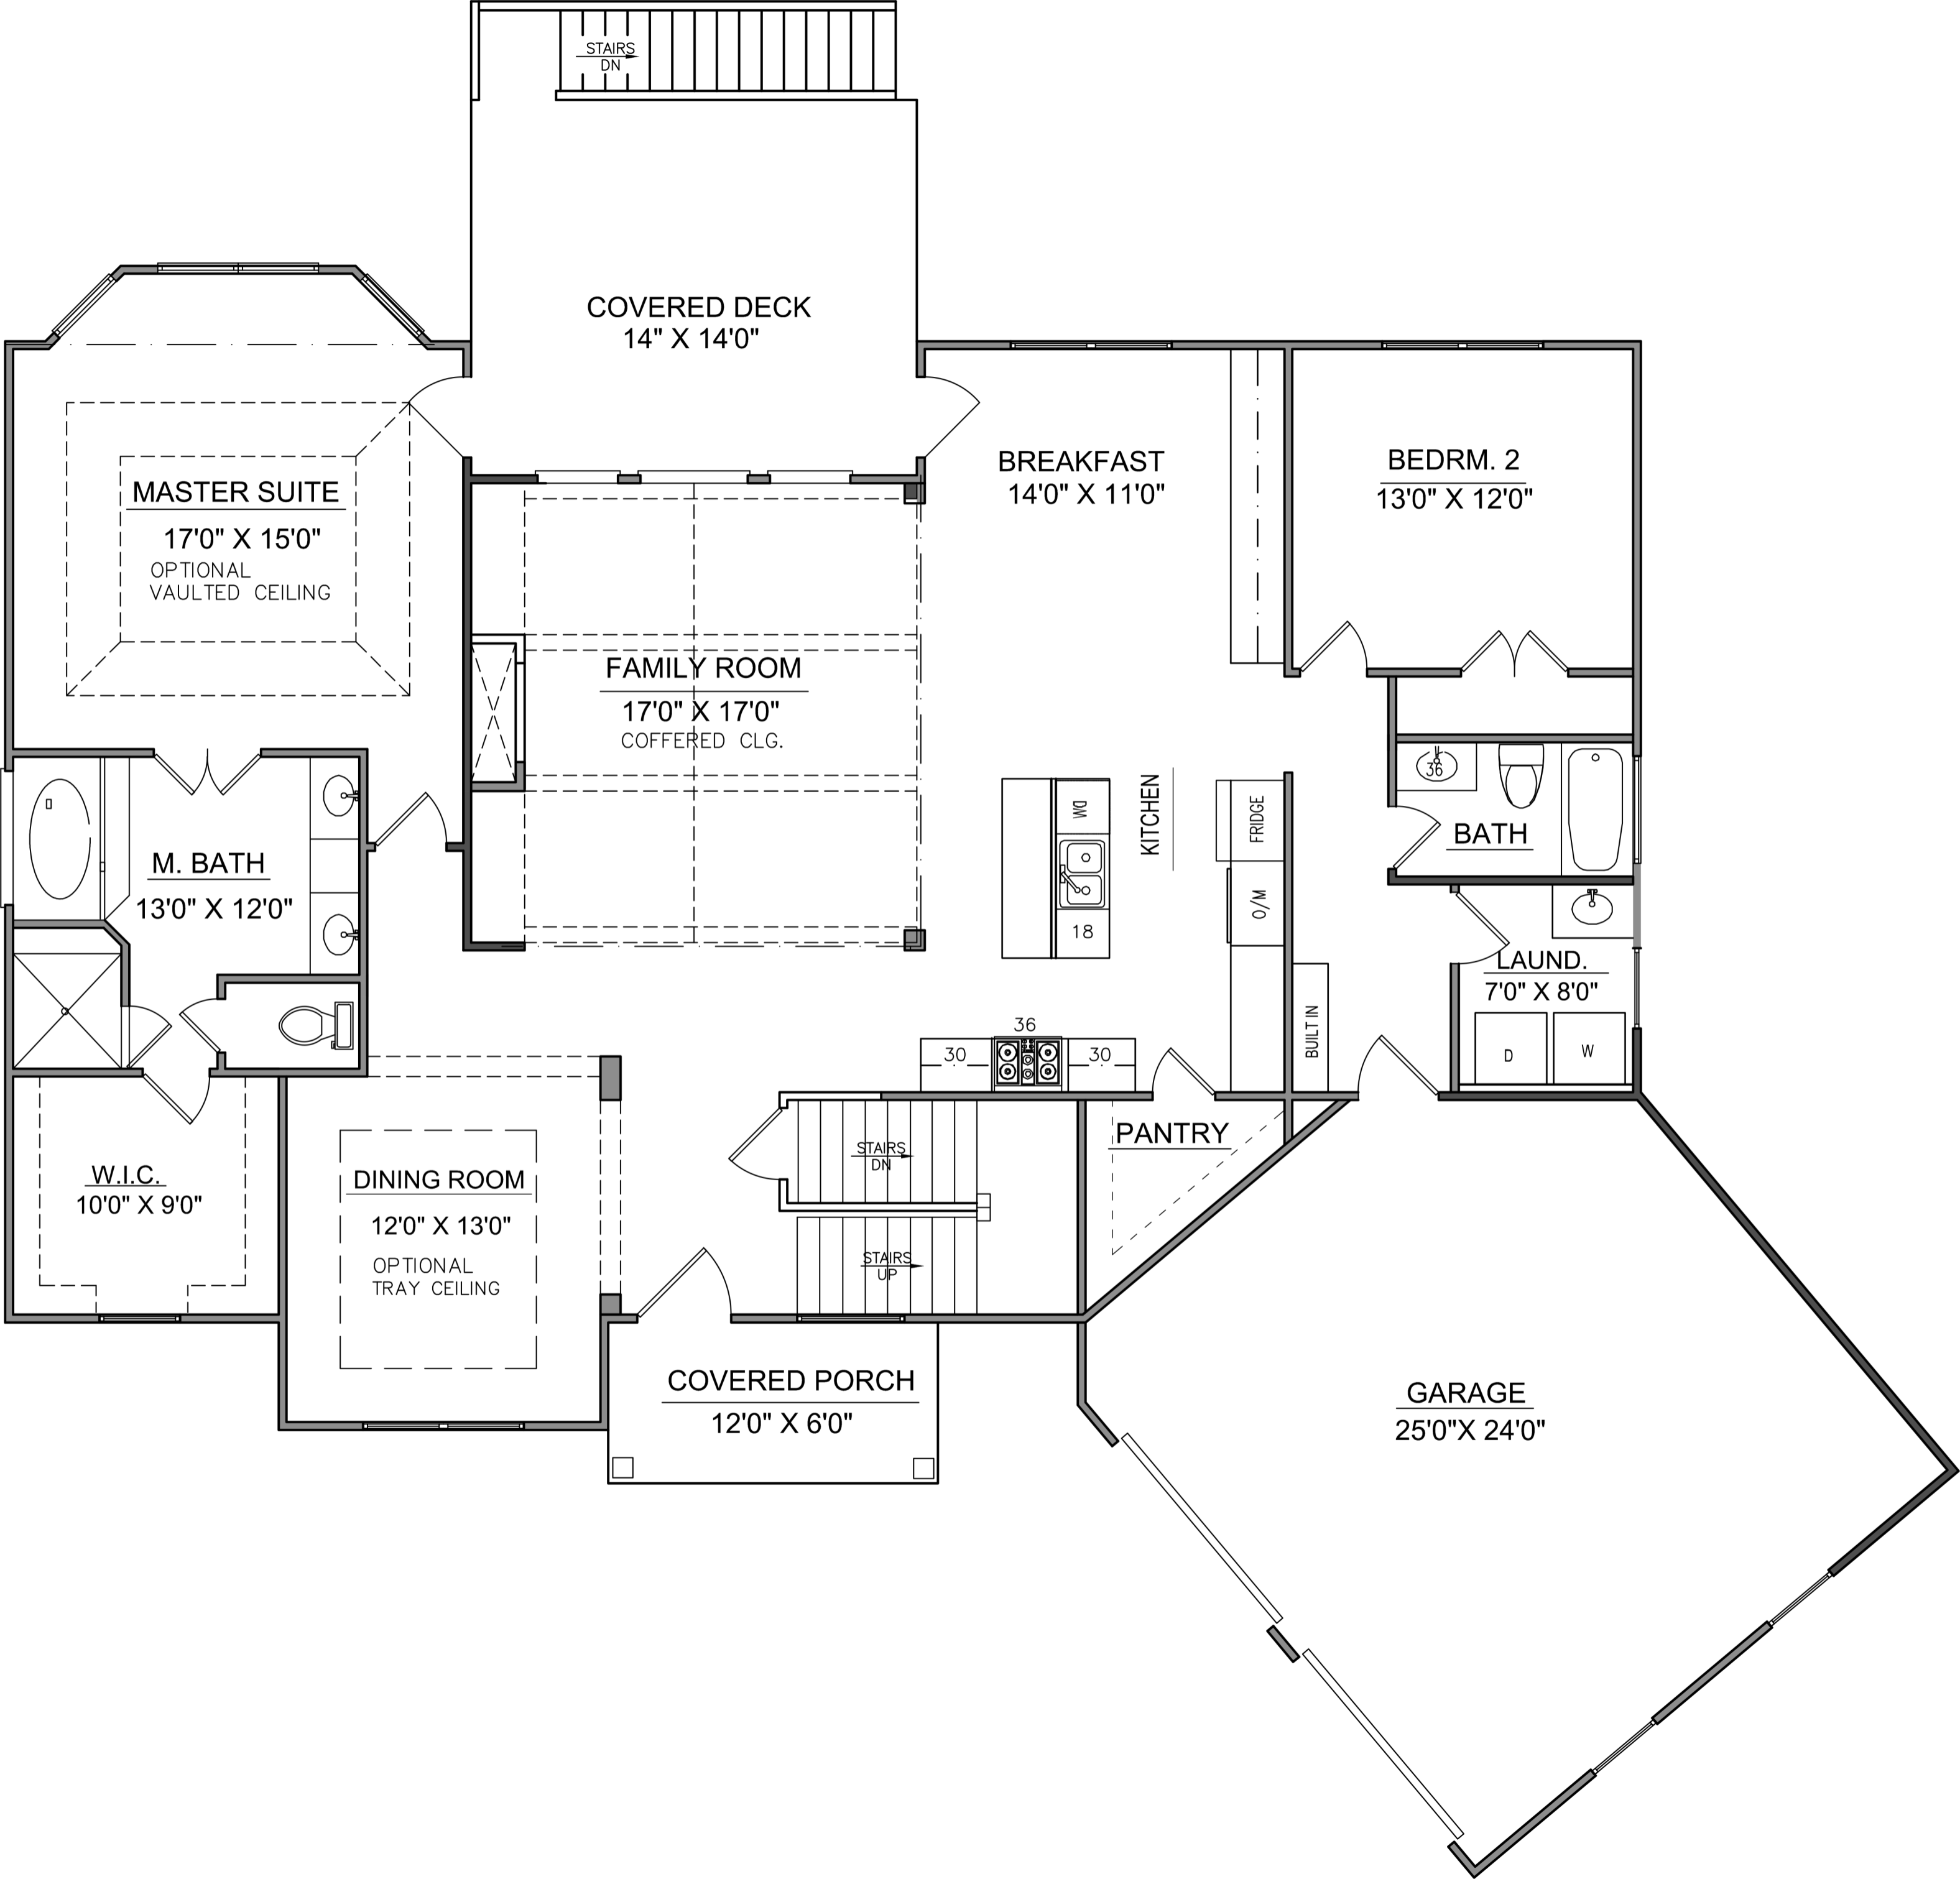

METAL ROOFING

12

12

BEDRM. 3
13'0" X 17'0"

BEDRM. 3
13'0" X 17'0"

ATTIC ACCESS

HALL

STAIRS
DN

STORAGE

4'0"
11'0"

GAME ROOM
13'0" X 25'0"