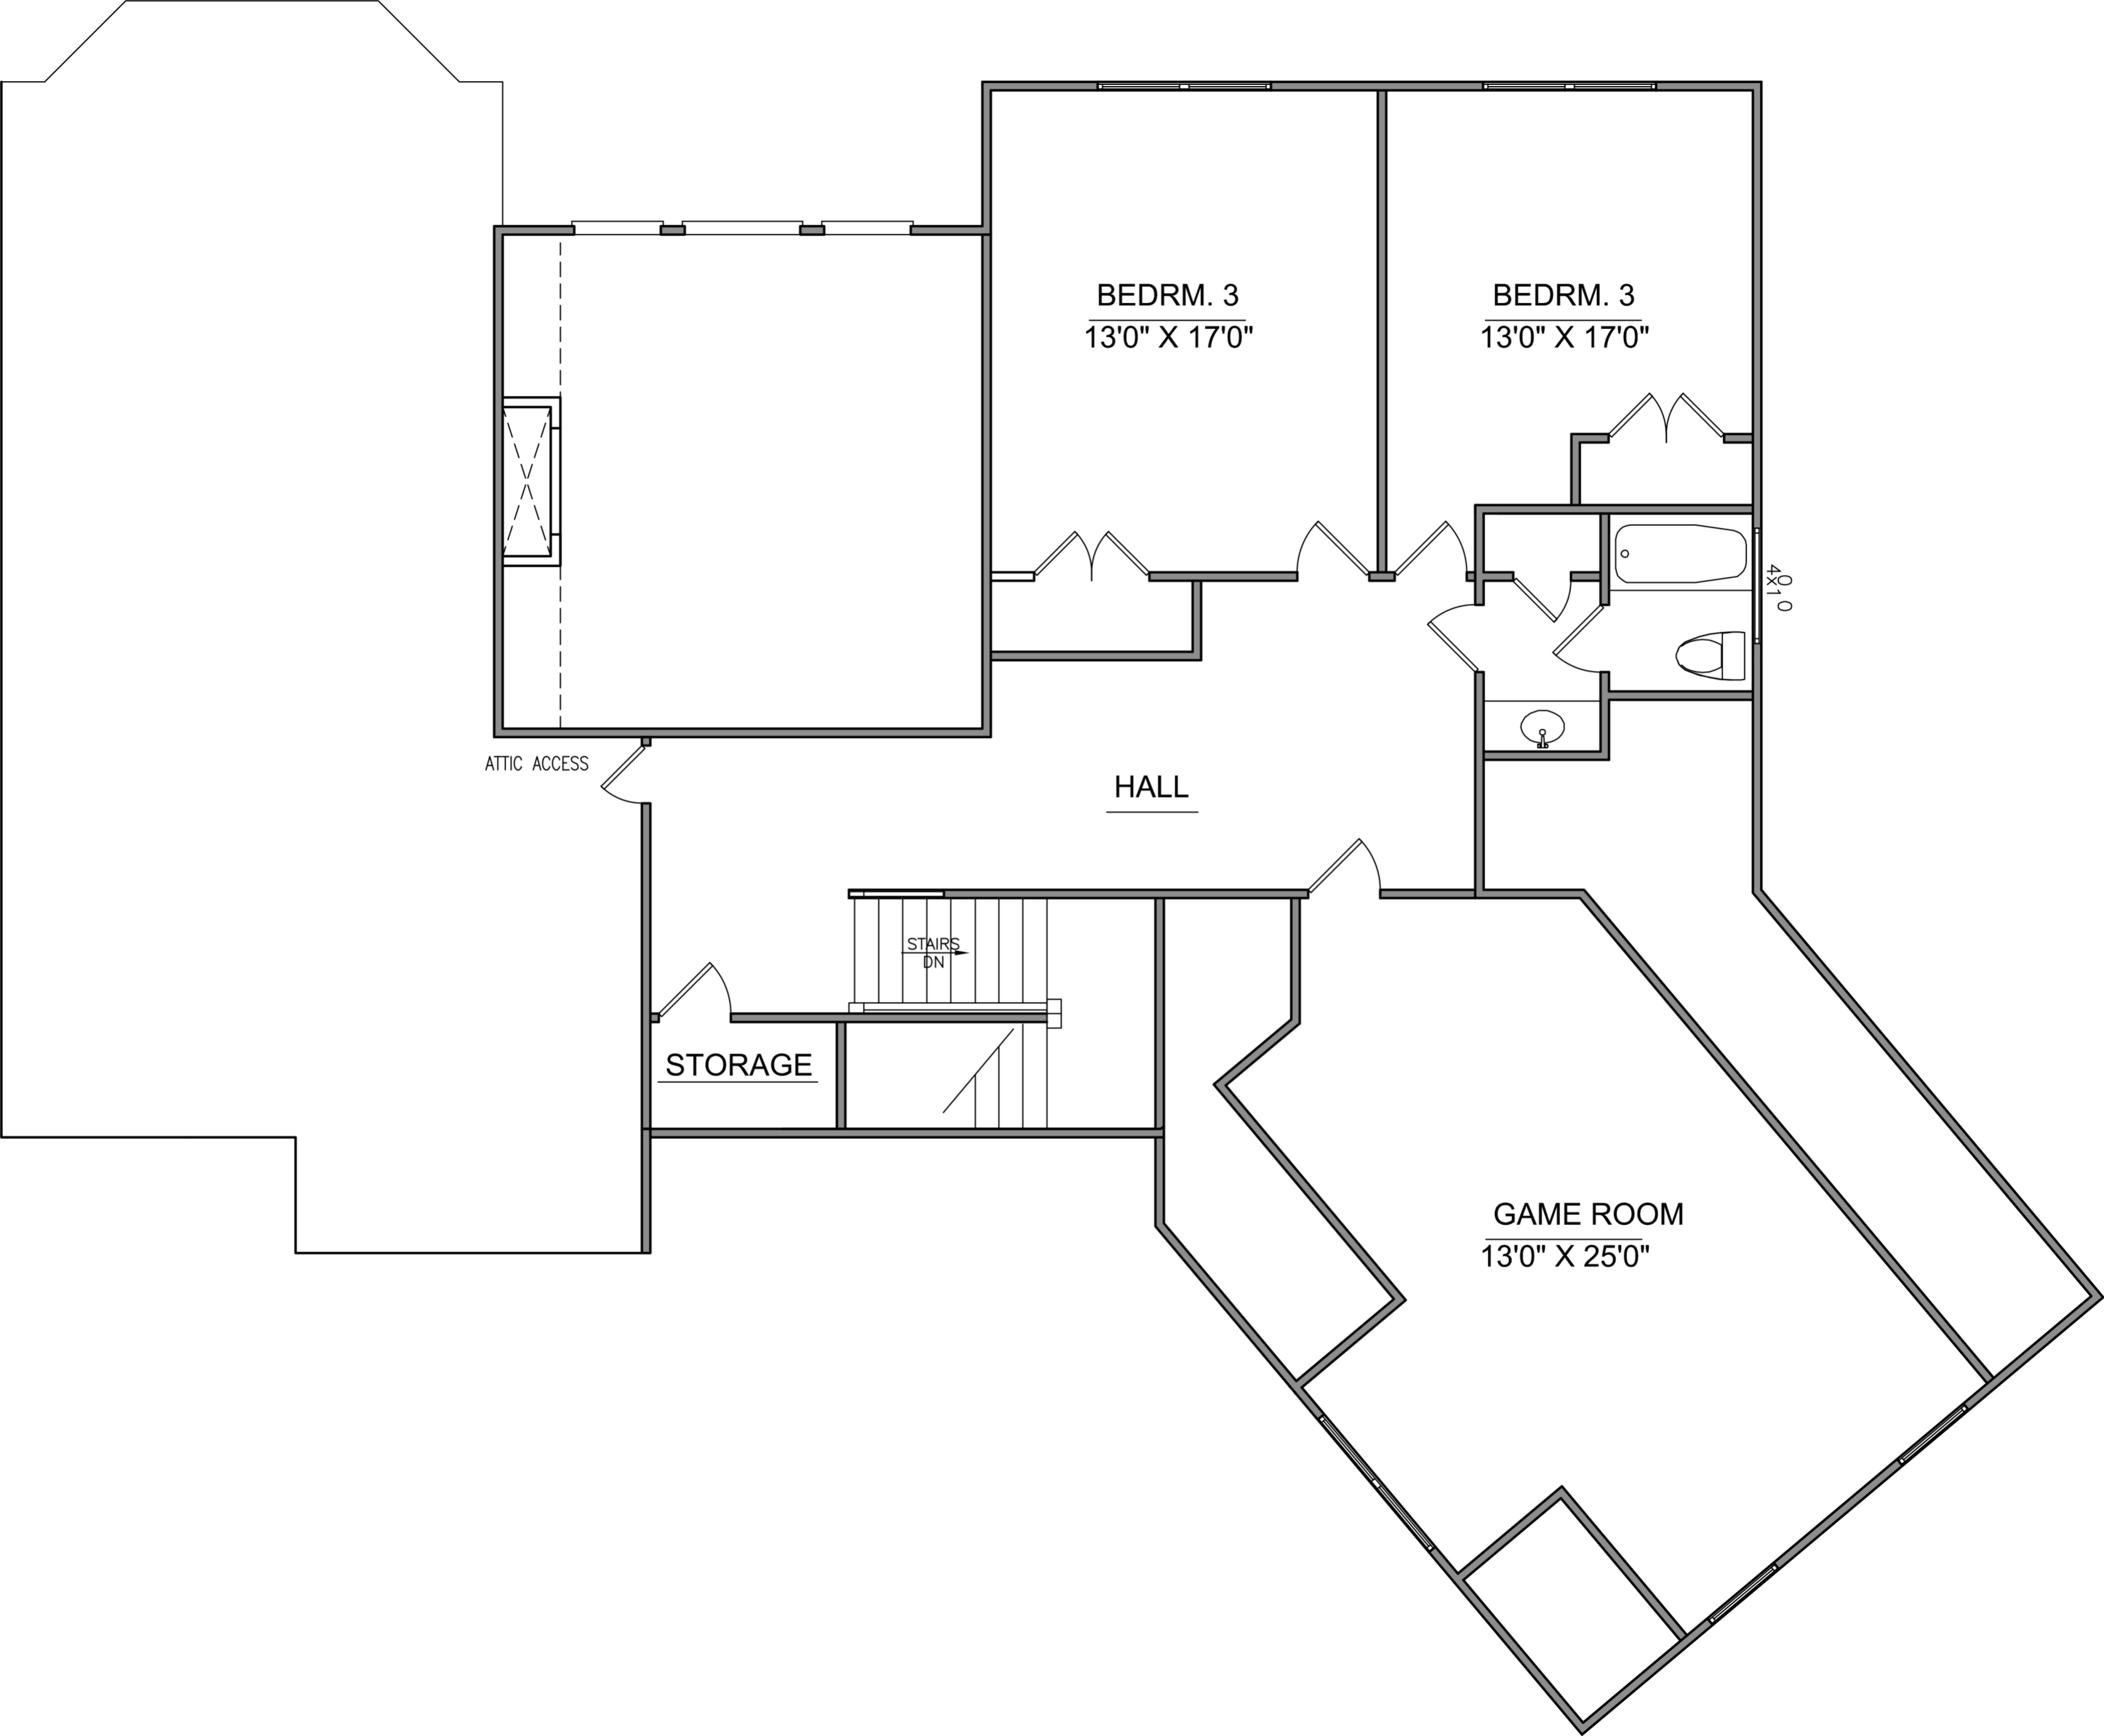

METAL ROOFING

12

12

BEDRM. 3
13'0" X 17'0"

BEDRM. 3
13'0" X 17'0"

ATTIC ACCESS

HALL

STAIRS
DN

STORAGE

4'0"
11'0"

GAME ROOM
13'0" X 25'0"